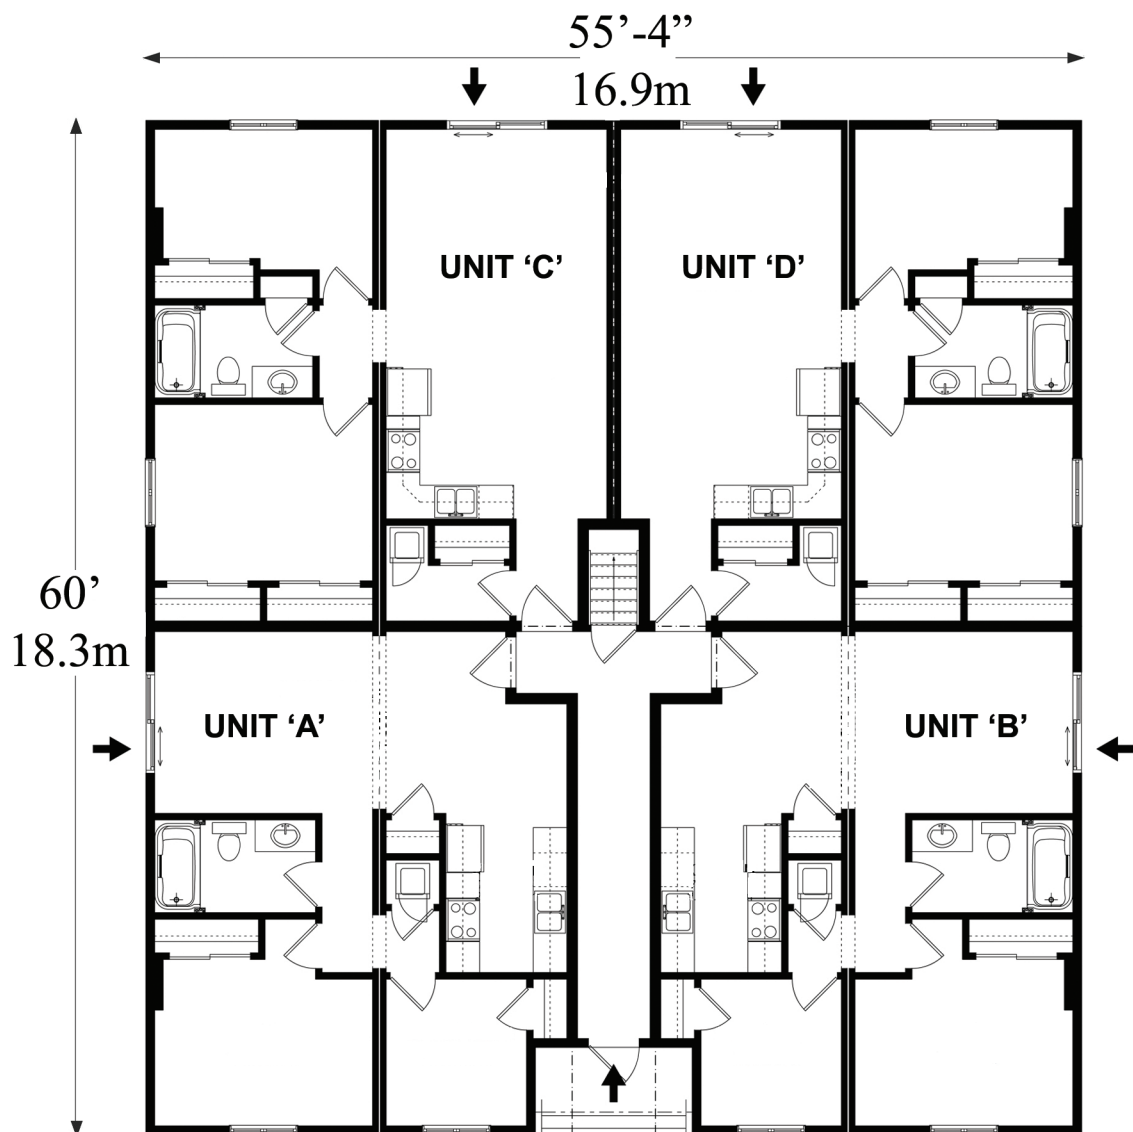

UNIQUELY YOU

1-800-265-3083
www.royalhomes.com

FOUR-PLEX 3274 sq.ft. of living space*

UNIT 'A' 732 sq. ft.

UNIT 'B' 732 sq. ft.

UNIT 'C' 818 sq. ft.

UNIT 'D' 818 sq. ft.

*Note: Actual usable floor space may vary from stated floor area.**