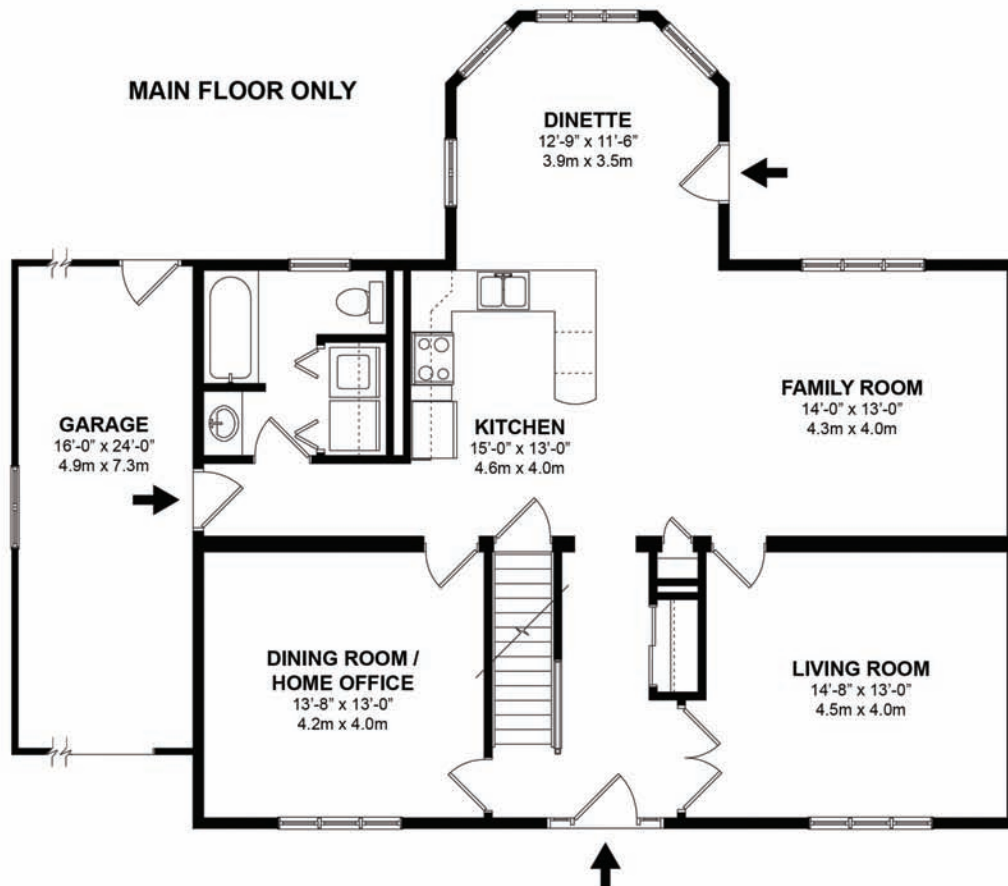

## THE NEWPORT 2182 sq.ft. of living space\*

\*Note: Actual usable floor space may vary from stated floor area.  
For the second floor plan, please contact one of your design centres at [www.royalhomes.com](http://www.royalhomes.com)

## THE NEWPORT 2182 sq.ft. of living space\*

### SECOND FLOOR ONLY

\*Note: Actual usable floor space may vary from stated floor area.\*\*

Your lot, your dream... custom built