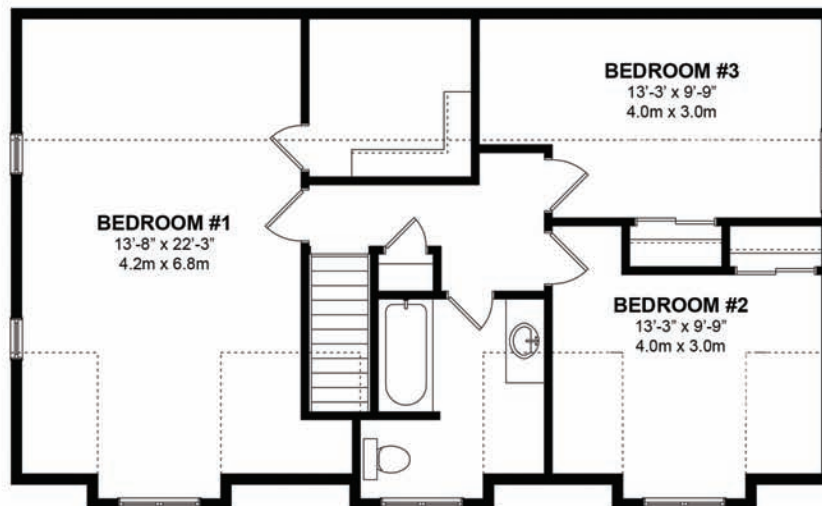

THE NEWPORT 2182 sq.ft. of living space*

SECOND FLOOR ONLY

*Note: Actual usable floor space may vary from stated floor area.**

Your lot, your dream... custom built