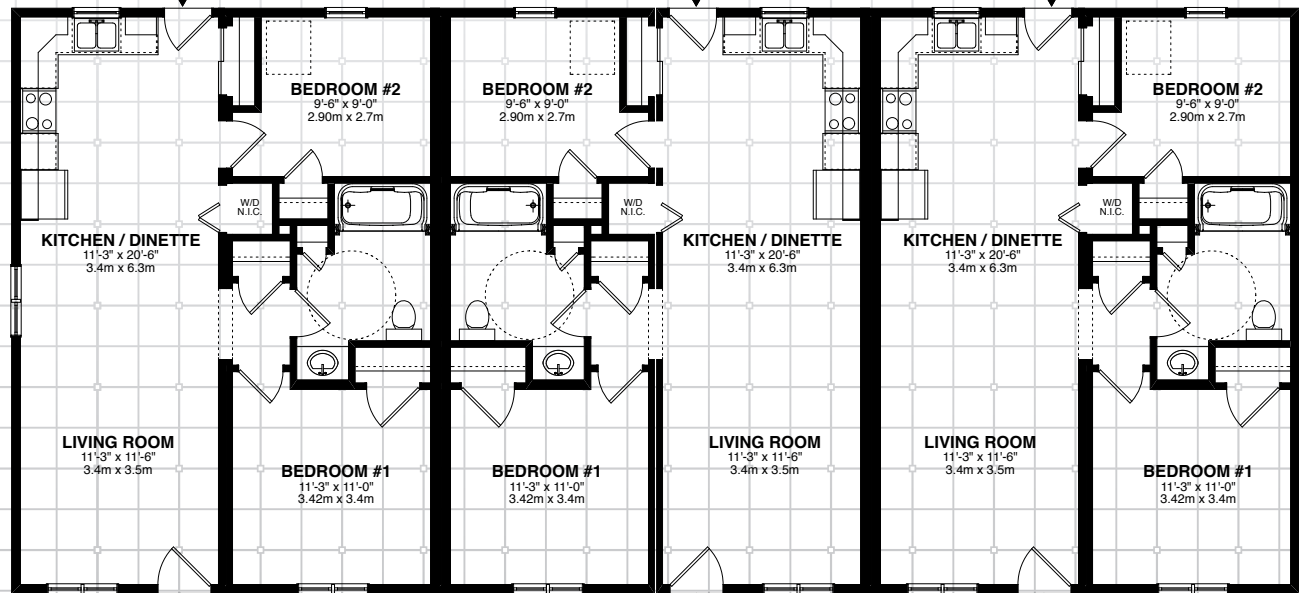

## Wayne Taylor

4 Cedar Bay Rd., Curve Lake, ON K0L 1R0

705-930-6044 | wayne.taylor@royalhomes.com

72'-7 1/2" (22.14 m)

33'-0" (10.1 m)

**MAIN FLOOR UNIT # 1**  
UNIT # 1 FLOOR AREA = 796 SQ.FT.

**MAIN FLOOR UNIT # 2**  
UNIT # 2 FLOOR AREA = 796 SQ.FT.

**MAIN FLOOR UNIT # 3**  
UNIT # 3 FLOOR AREA = 796 SQ.FT.