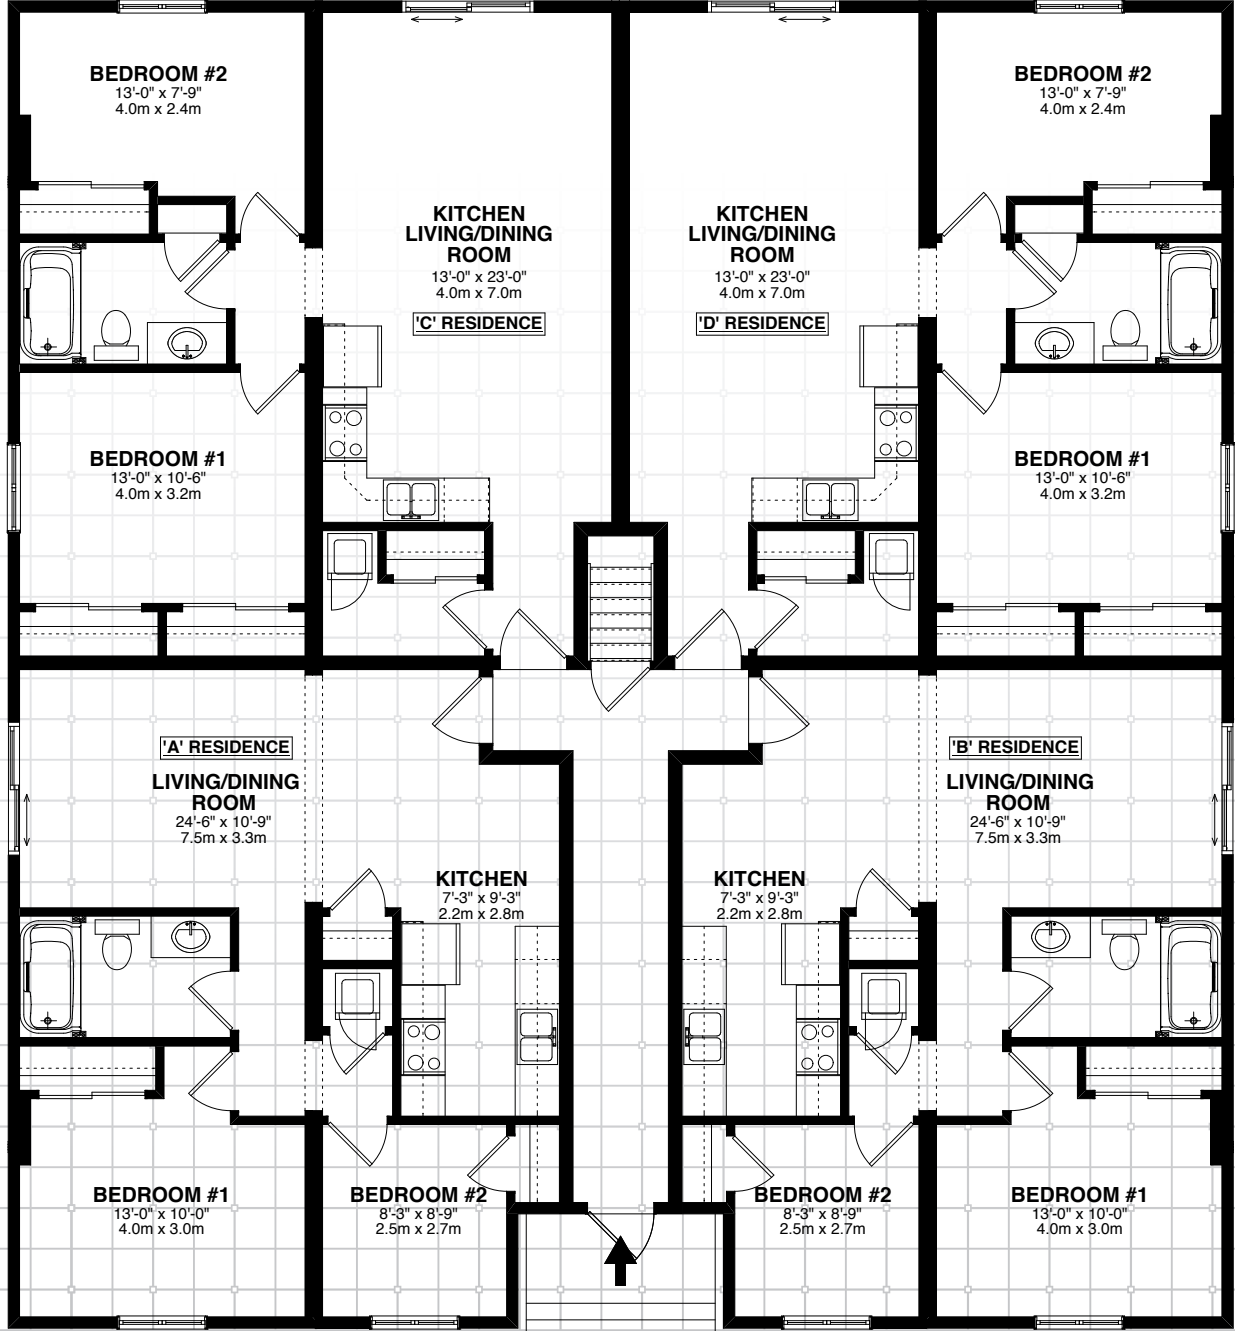

THE ALGONQUIN 4PLEX

3274

SQ. FT.

54'-6" (16.6 m)

60'-0" (18.3 m)

MAIN FLOOR