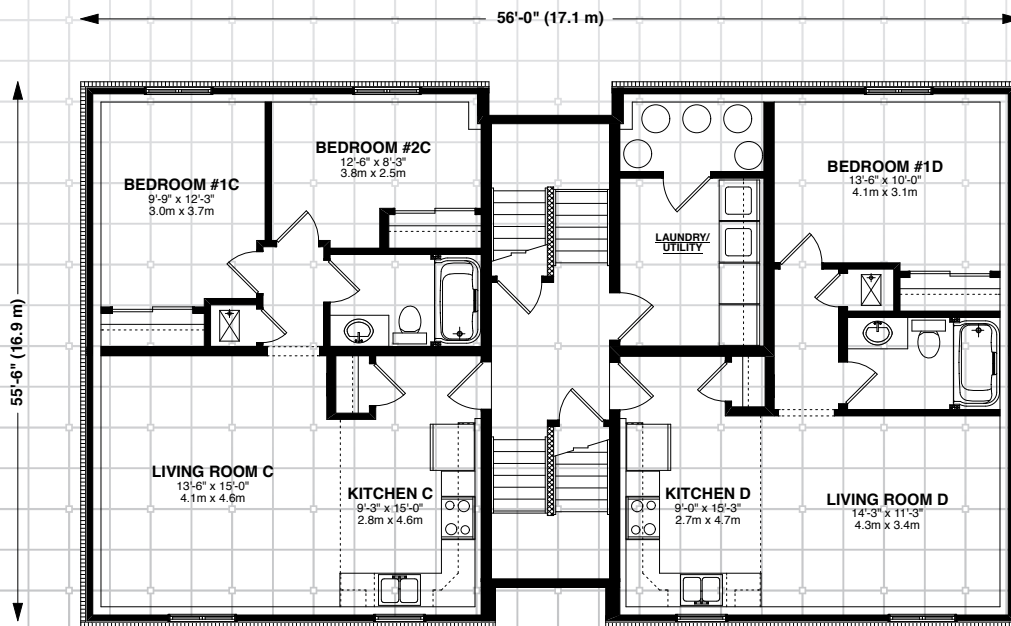

THE MANITOULIN 4PLEX

3431

SQ. FT.

MAIN FLOOR

LOWER FLOOR