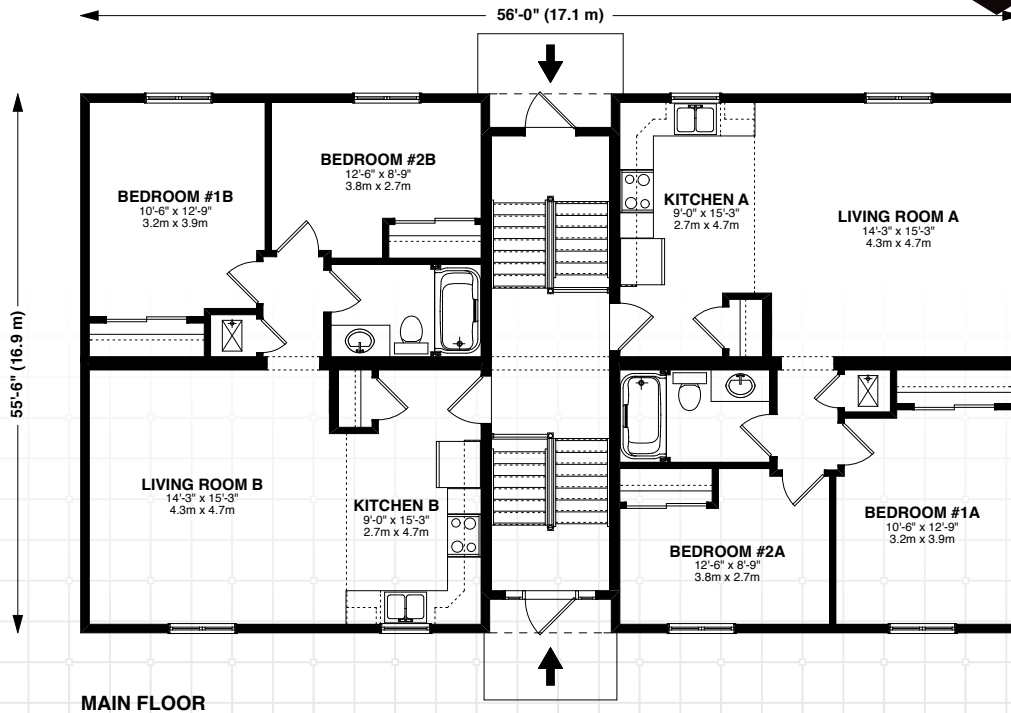

THE MANITOULIN 4PLEX

3431

SQ. FT.

MAIN FLOOR

LOWER FLOOR