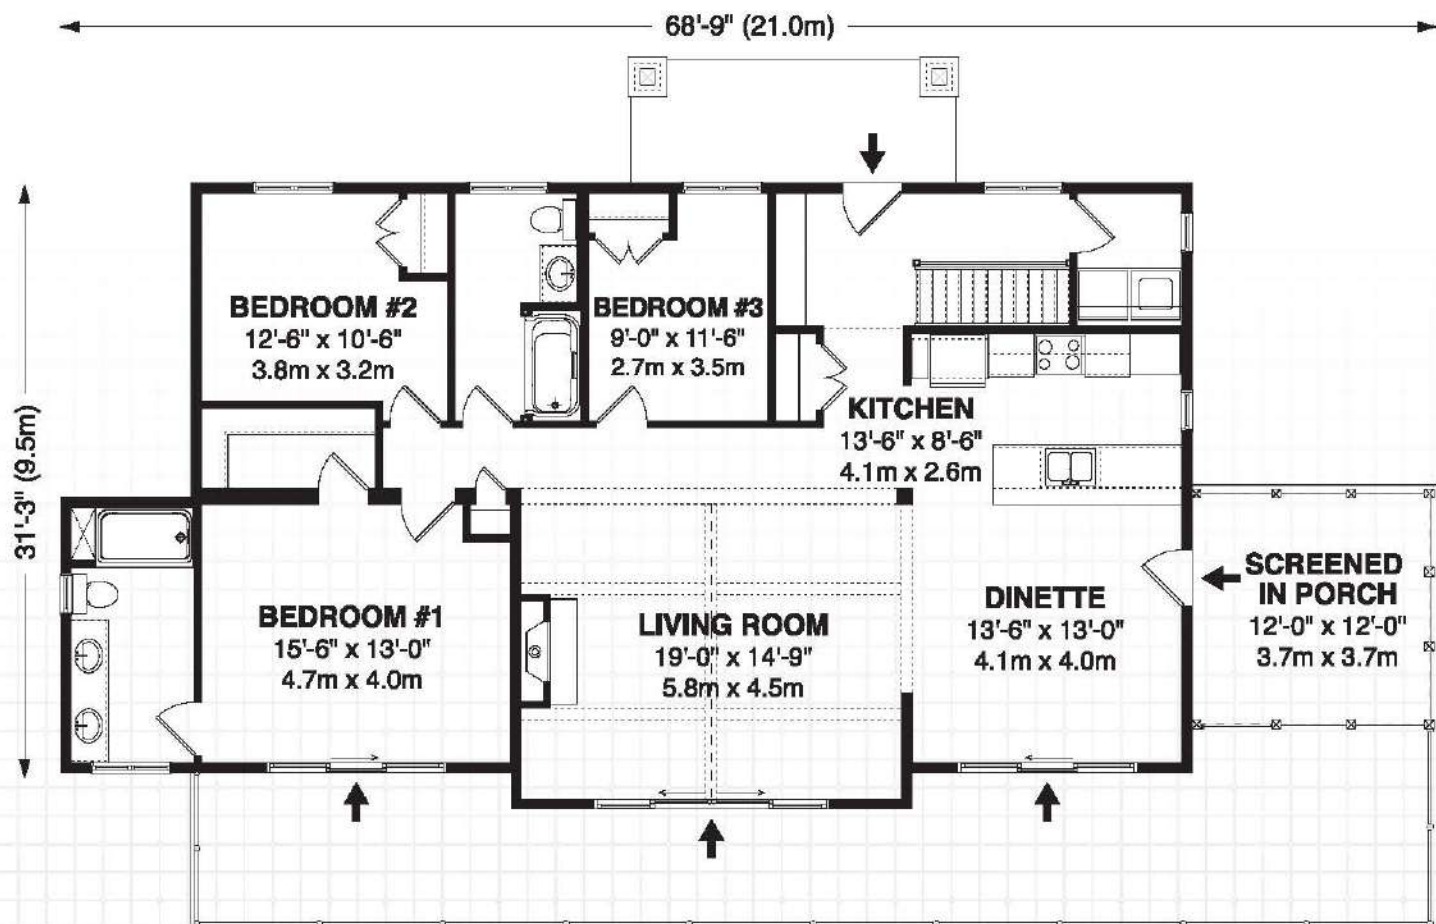

Scenic Views. Modern Living.

The Bala LE is the vacation home for your family cottage, making good use of every square inch of this home. To compliment your outdoor space, a screened-in porch has been added, allowing you to use your property to its full potential. A galley kitchen, open concept dining and living rooms are efficient and spacious. Three bedrooms, and two baths are ample space to have your family and friends come for a visit. Cathedral ceilings with rich wooden beams and panels return the flavour of the historic cottage we have come to cherish.

Bala LE Highlights

- Screened-in Porch
- Open Concept Dining & Living Rooms
- Cathedral Ceilings & Wooden Beams

Customization & Options

- Ensuite from shower or soaker tub
- Engineered Hardwood throughout the main areas
- Ceiling fans in the living room

Main Floor

*Actual usable floor space may vary from stated floor area. Copyright by Royal Homes. All designs, floor plans and elevations contained herein are the exclusive property of Royal Homes. No home may be constructed in accordance with these plans, except as authorized in writing by the copyright owner. Plans are artist renderings only. For exact dimensions and specifications, please see blueprints.