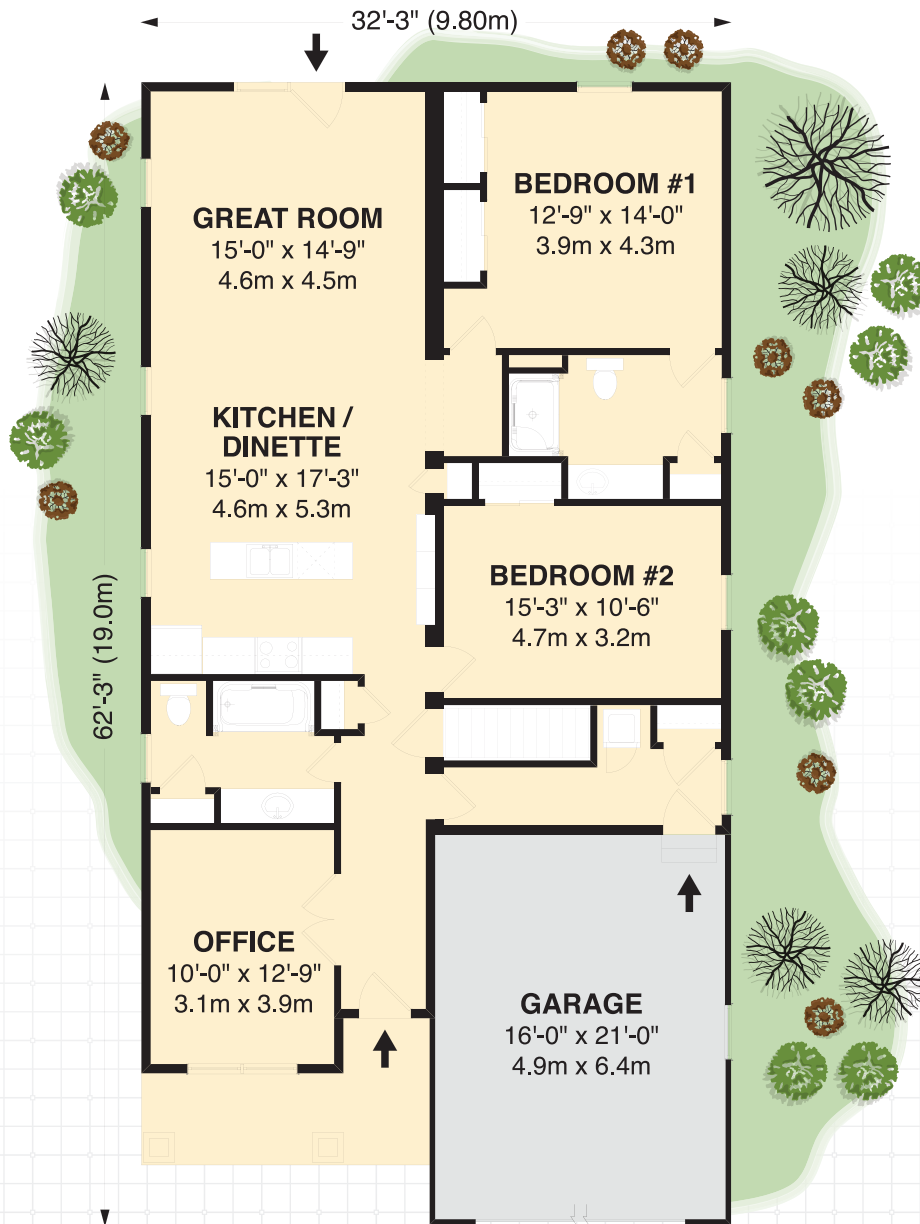

THE PORTLAND BUNGALOW

YOUR LOT, YOUR DREAM, CUSTOM BUILT.

OVERVIEW

 **1509** SQ. FT.*

 **2** BEDROOMS

 **2** BATHS

The Portland combines the simplicity of a classic bungalow with the elegance of a finely designed home. The large great room is a perfect gathering spot for family and friends. The galley kitchen is simply efficient, opening up to the great room. The three piece master ensuite boosts the master bedroom into a perfect get away. A home office is nicely positioned away from the living space, adding to its privacy. Sophisticated columns grace the front of the house and the peaked roof is a lovely design. The Portland is perfect for a long and narrow lot.

CUSTOMIZATION & OPTIONS:

- Run beautiful dark walnut hardwood flooring throughout the hallway, kitchen and great room
- Customize the cabinetry in the ensuite bath
- A gorgeous covered deck/or screened porch could be added at the back of the home

RoyalHomes.com
1.800.265.3083

THE PORTLAND HIGHLIGHTS

- Triple Peak Roofline
- Galley Kitchen
- Three Piece Master Ensuite

1509

SQ. FT.*

MAIN FLOOR

↑ ENTRANCE ⚡ REDUCED FROM ACTUAL SIZE