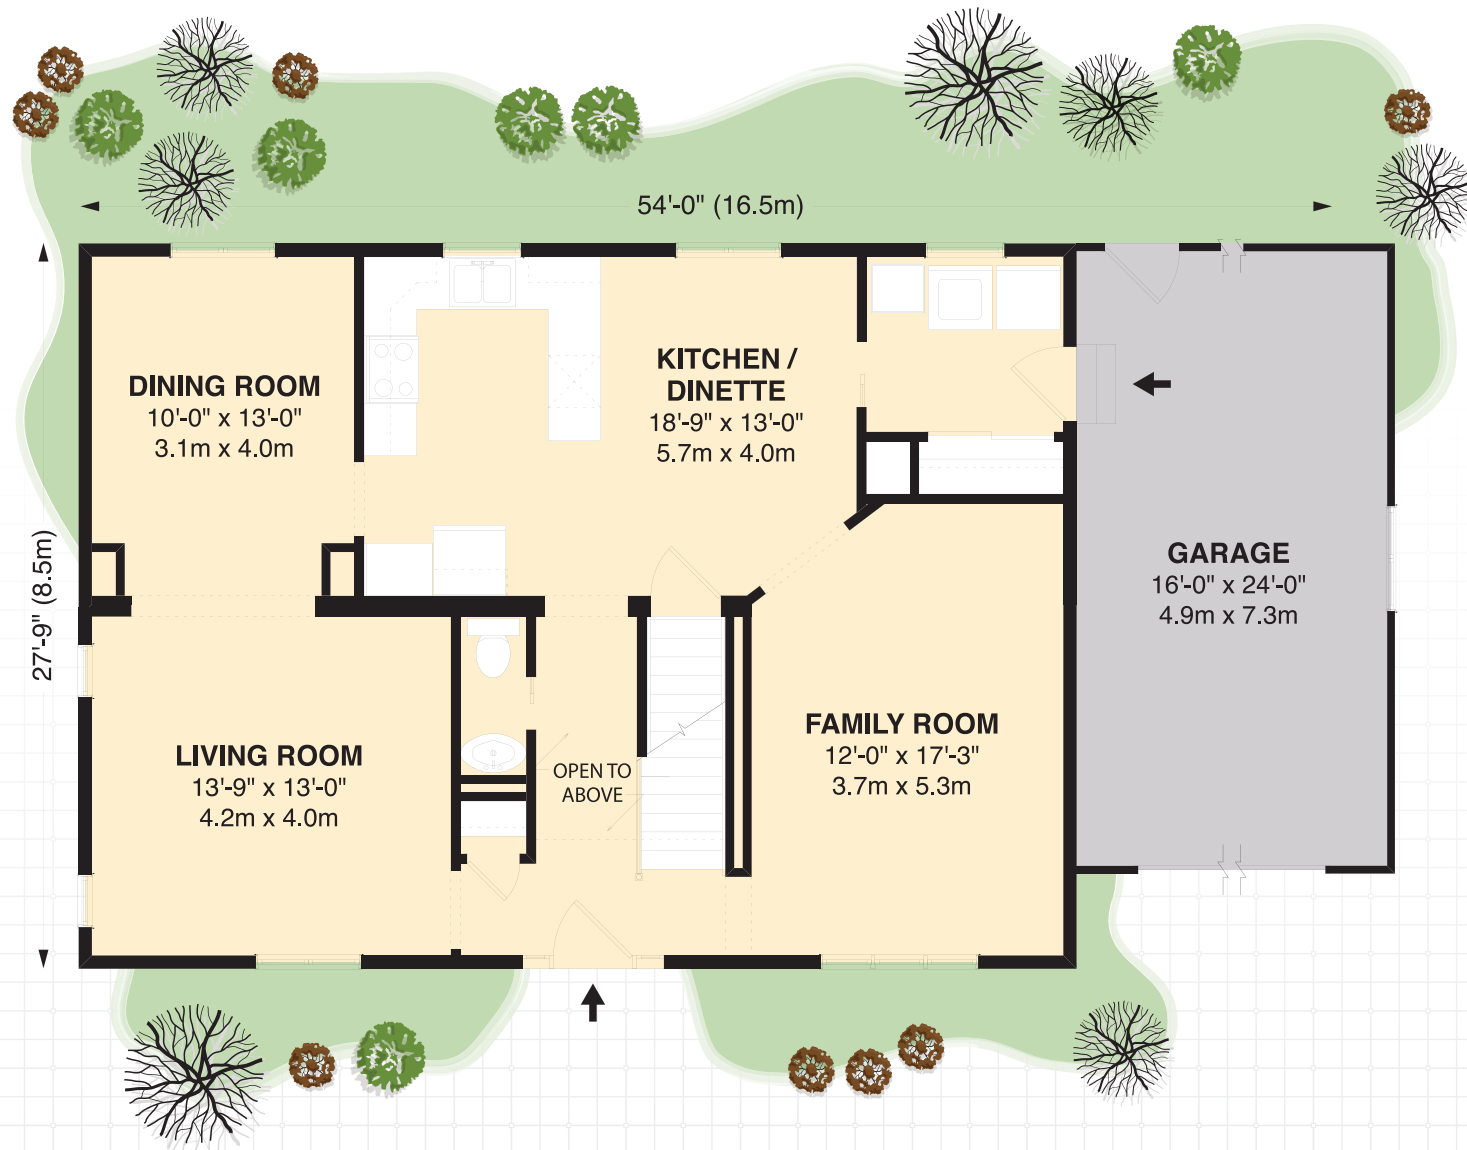

THE CAPE COD HIGHLIGHTS

- Large Dining Room
- Three Bedrooms
- Dormer Windows

1987

SQ. FT.*

▶ At Royal Homes, we are committed to creating the home that works for you and your family. With the thousands of custom options available for personalizing every inch of living space, your dream home can be a reality with Royal Homes!

CUSTOMIZATION & OPTIONS:

- Change the windows in the Dining room and Kitchen to Garden Doors or patio doors, easy access to a deck directly of the kitchen for BBQing
- Add engineered flooring, Sweet Memories- Aged Maple - Nougat to the Living room and Dining room

MAIN FLOOR

UPPER FLOOR