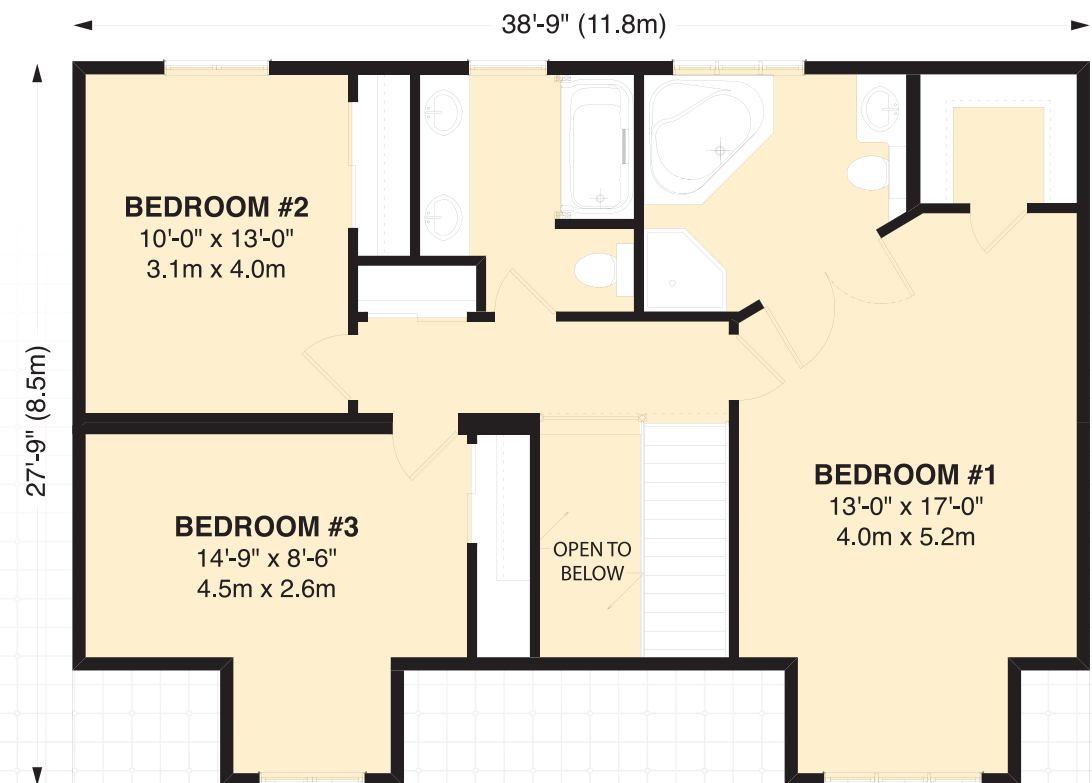

THE CAPE COD HIGHLIGHTS

- Large Dining Room
- Three Bedrooms
- Dormer Windows

1987

SQ. FT.*

▶ At Royal Homes, we are committed to creating the home that works for you and your family. With the thousands of custom options available for personalizing every inch of living space, your dream home can be a reality with Royal Homes!

MAIN FLOOR

UPPER FLOOR