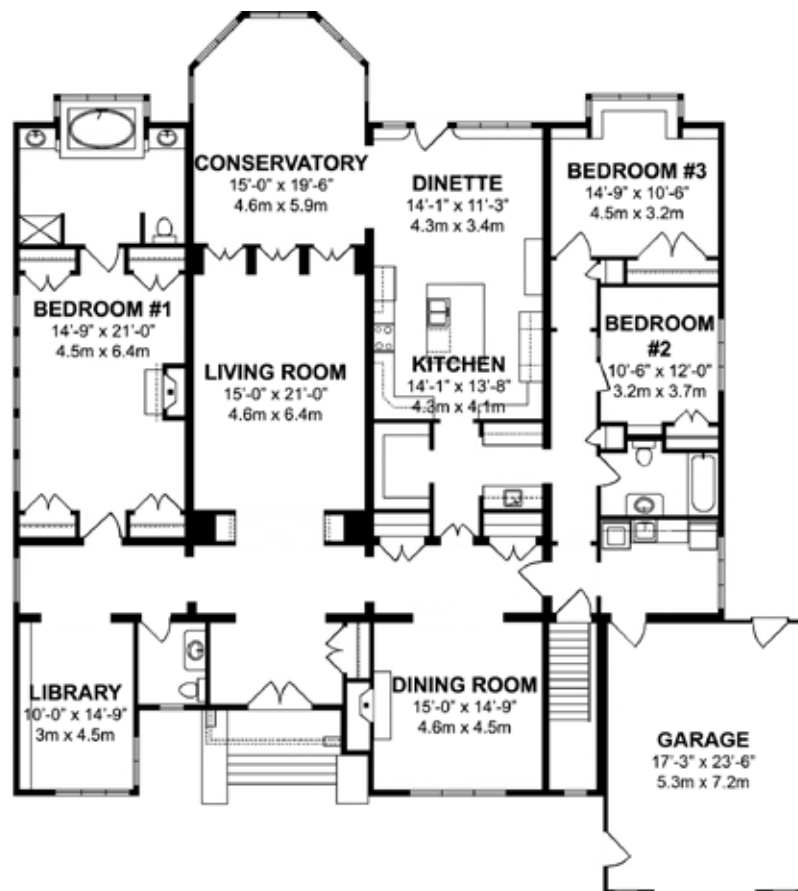

UNIQUELY YOU

Platinum Series

1-800-265-3083
www.royalhomes.com

THE MANCHESTER 3600 sq.ft. of living space*

*Note: Actual usable floor space may vary from stated floor area.**

Your lot, your dream... custom built