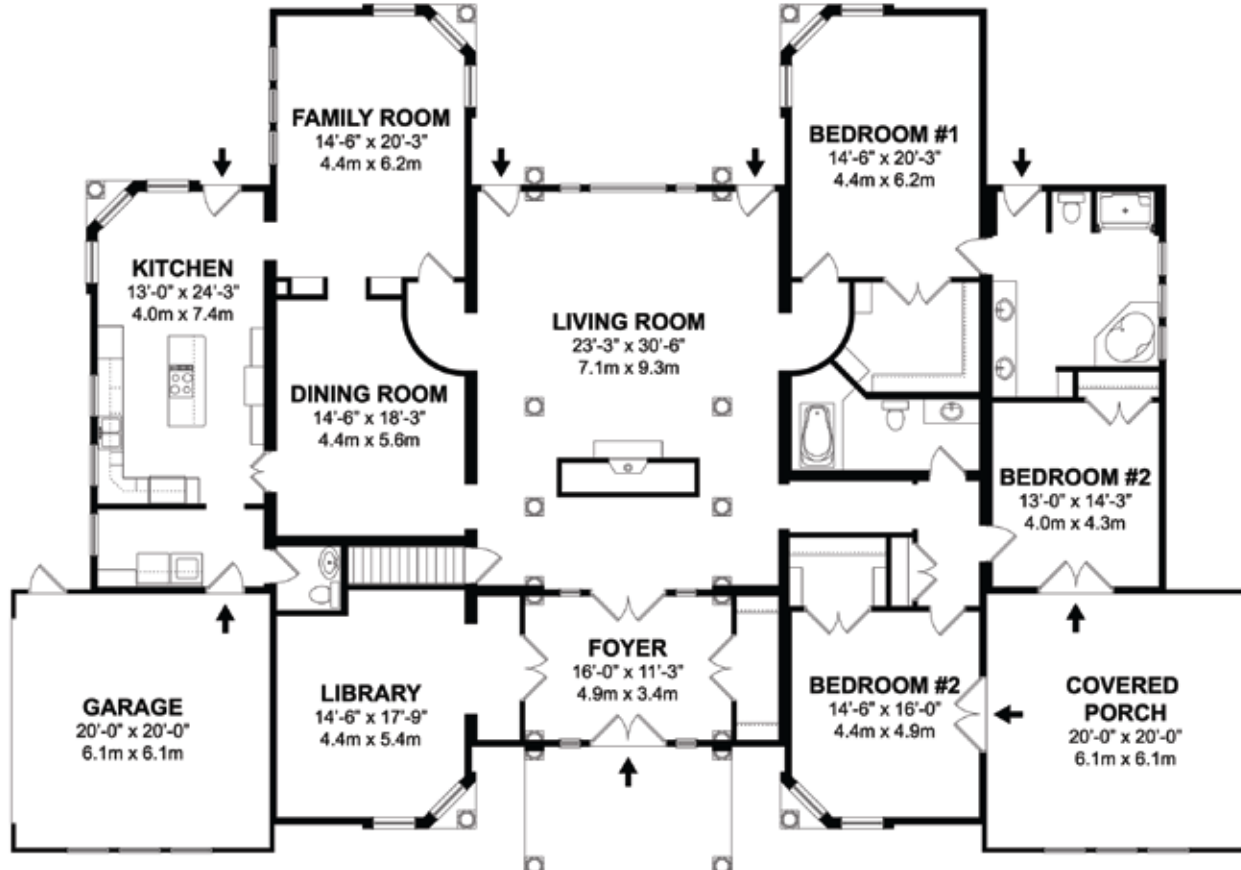

UNIQUELY YOU

Platinum Series

1-800-265-3083
www.royalhomes.com

THE WINCHESTER 3860 sq.ft. of living space*

*Note: Actual usable floor space may vary from stated floor area.**

Your lot, your dream... custom built