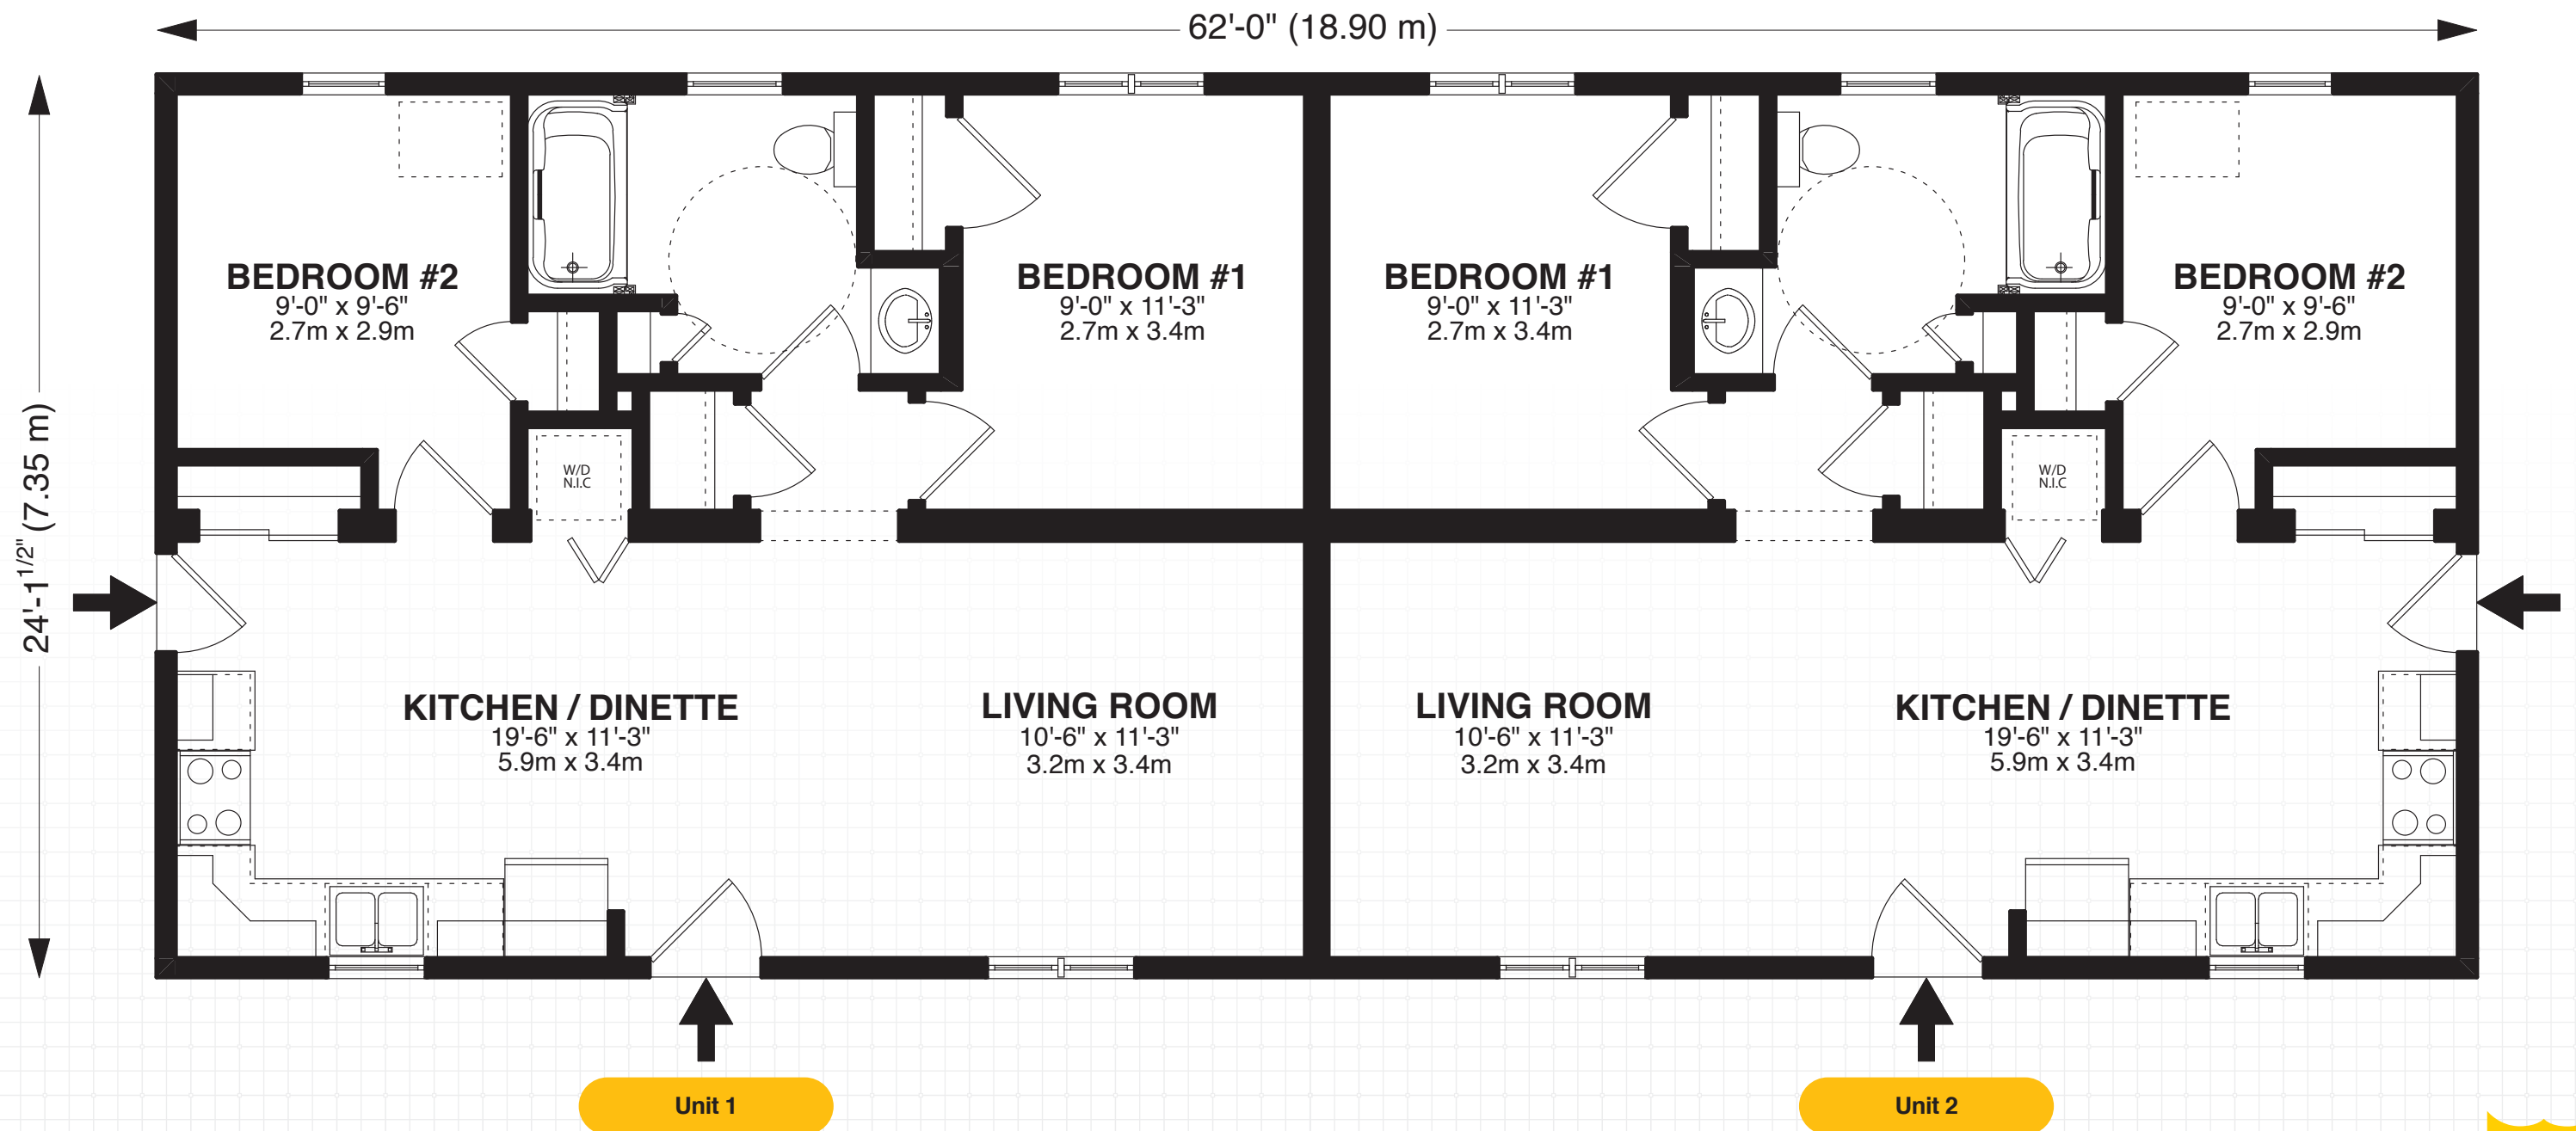

02/2022

Your lot. Your dream. Custom Built.

RoyalHomes.com | 1.800.265.3083

Scenic Views. Modern Living.

The River's traditional 2-plex design has a spacious and bright open concept living room, kitchen, and dining room. For convenience, the bedrooms are located just off the living area and wheelchair accessible bathroom is placed right in the center of the living space for convenient access.

Dimensions & Rooms

-  1496 Sq. Ft.*
-  4 Bedrooms
-  2 Bath

The River Highlights

- Four bedrooms
- Classic multi-family housing
- Open-concept living space

At Royal Homes, we are committed to creating the home that works for you and your family. With the thousands of custom options available for personalizing every inch of living space, your dream home can be a reality with Royal Homes!